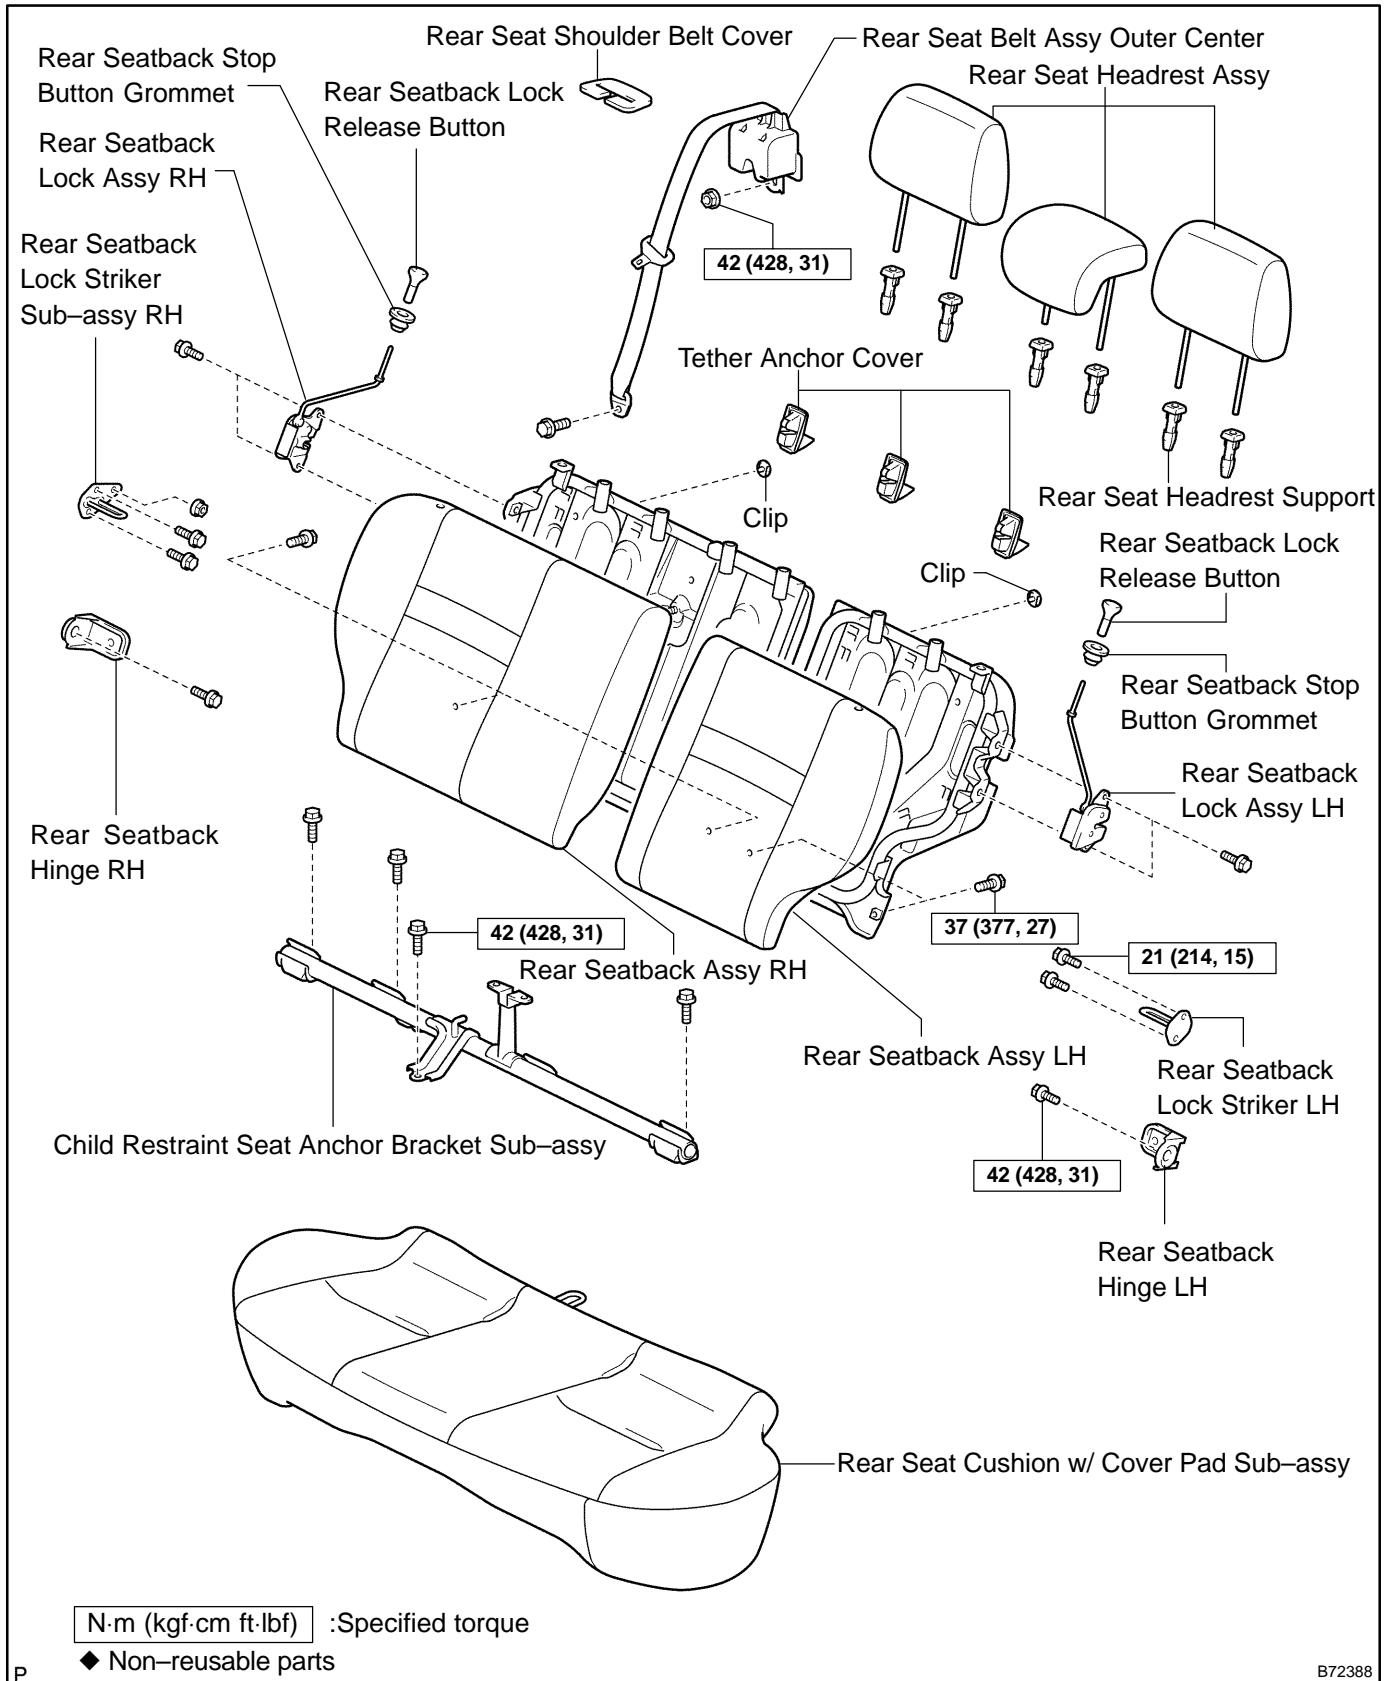

REAR SEAT ASSY COMPONENTS

720LC-01

B72388