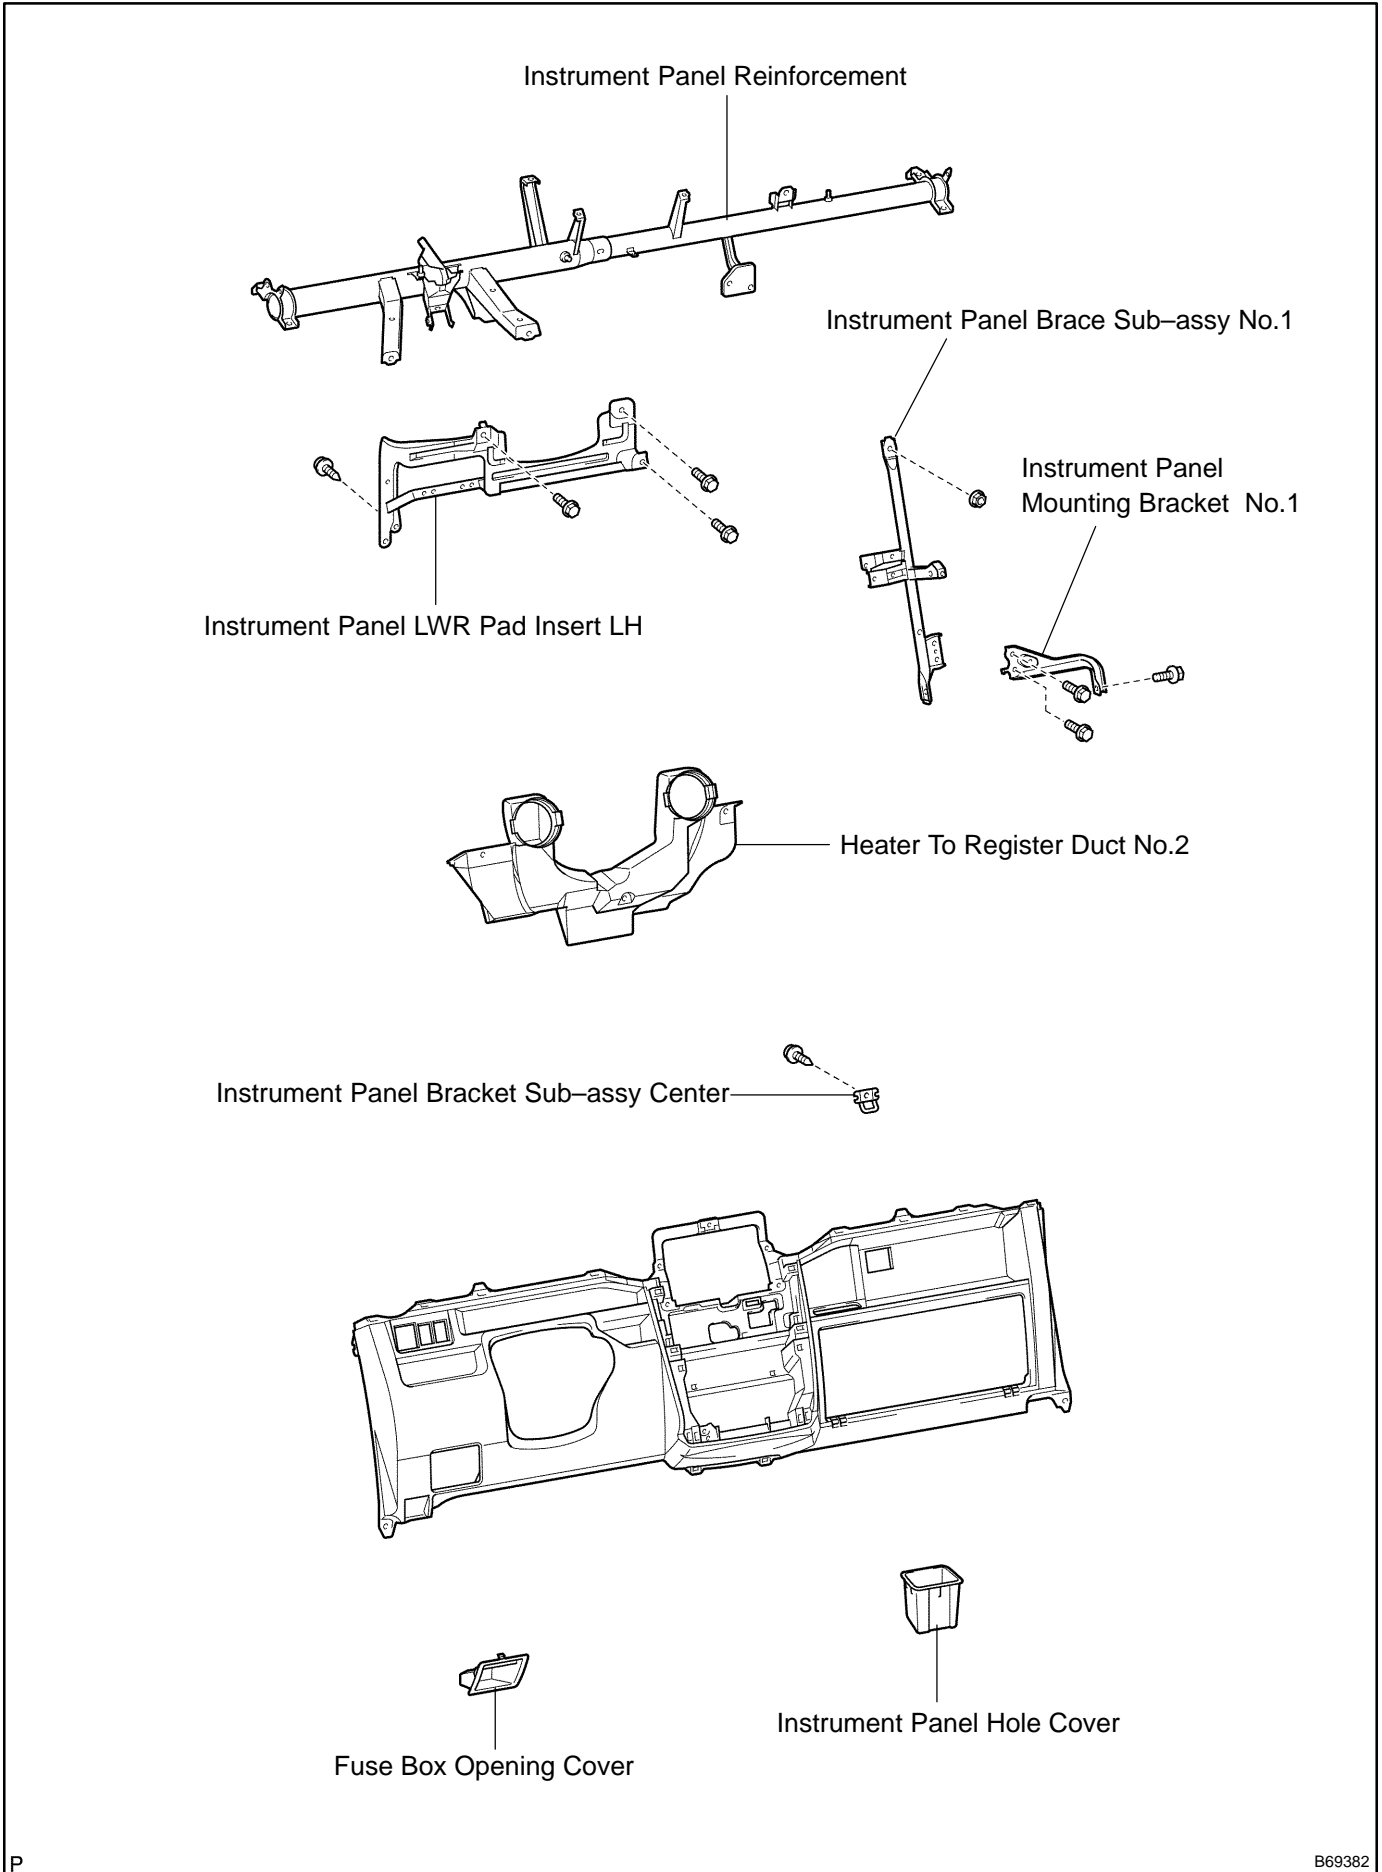

# INSTRUMENT PANEL/METER COMPONENTS

710HP-01

B69381

P

B69382