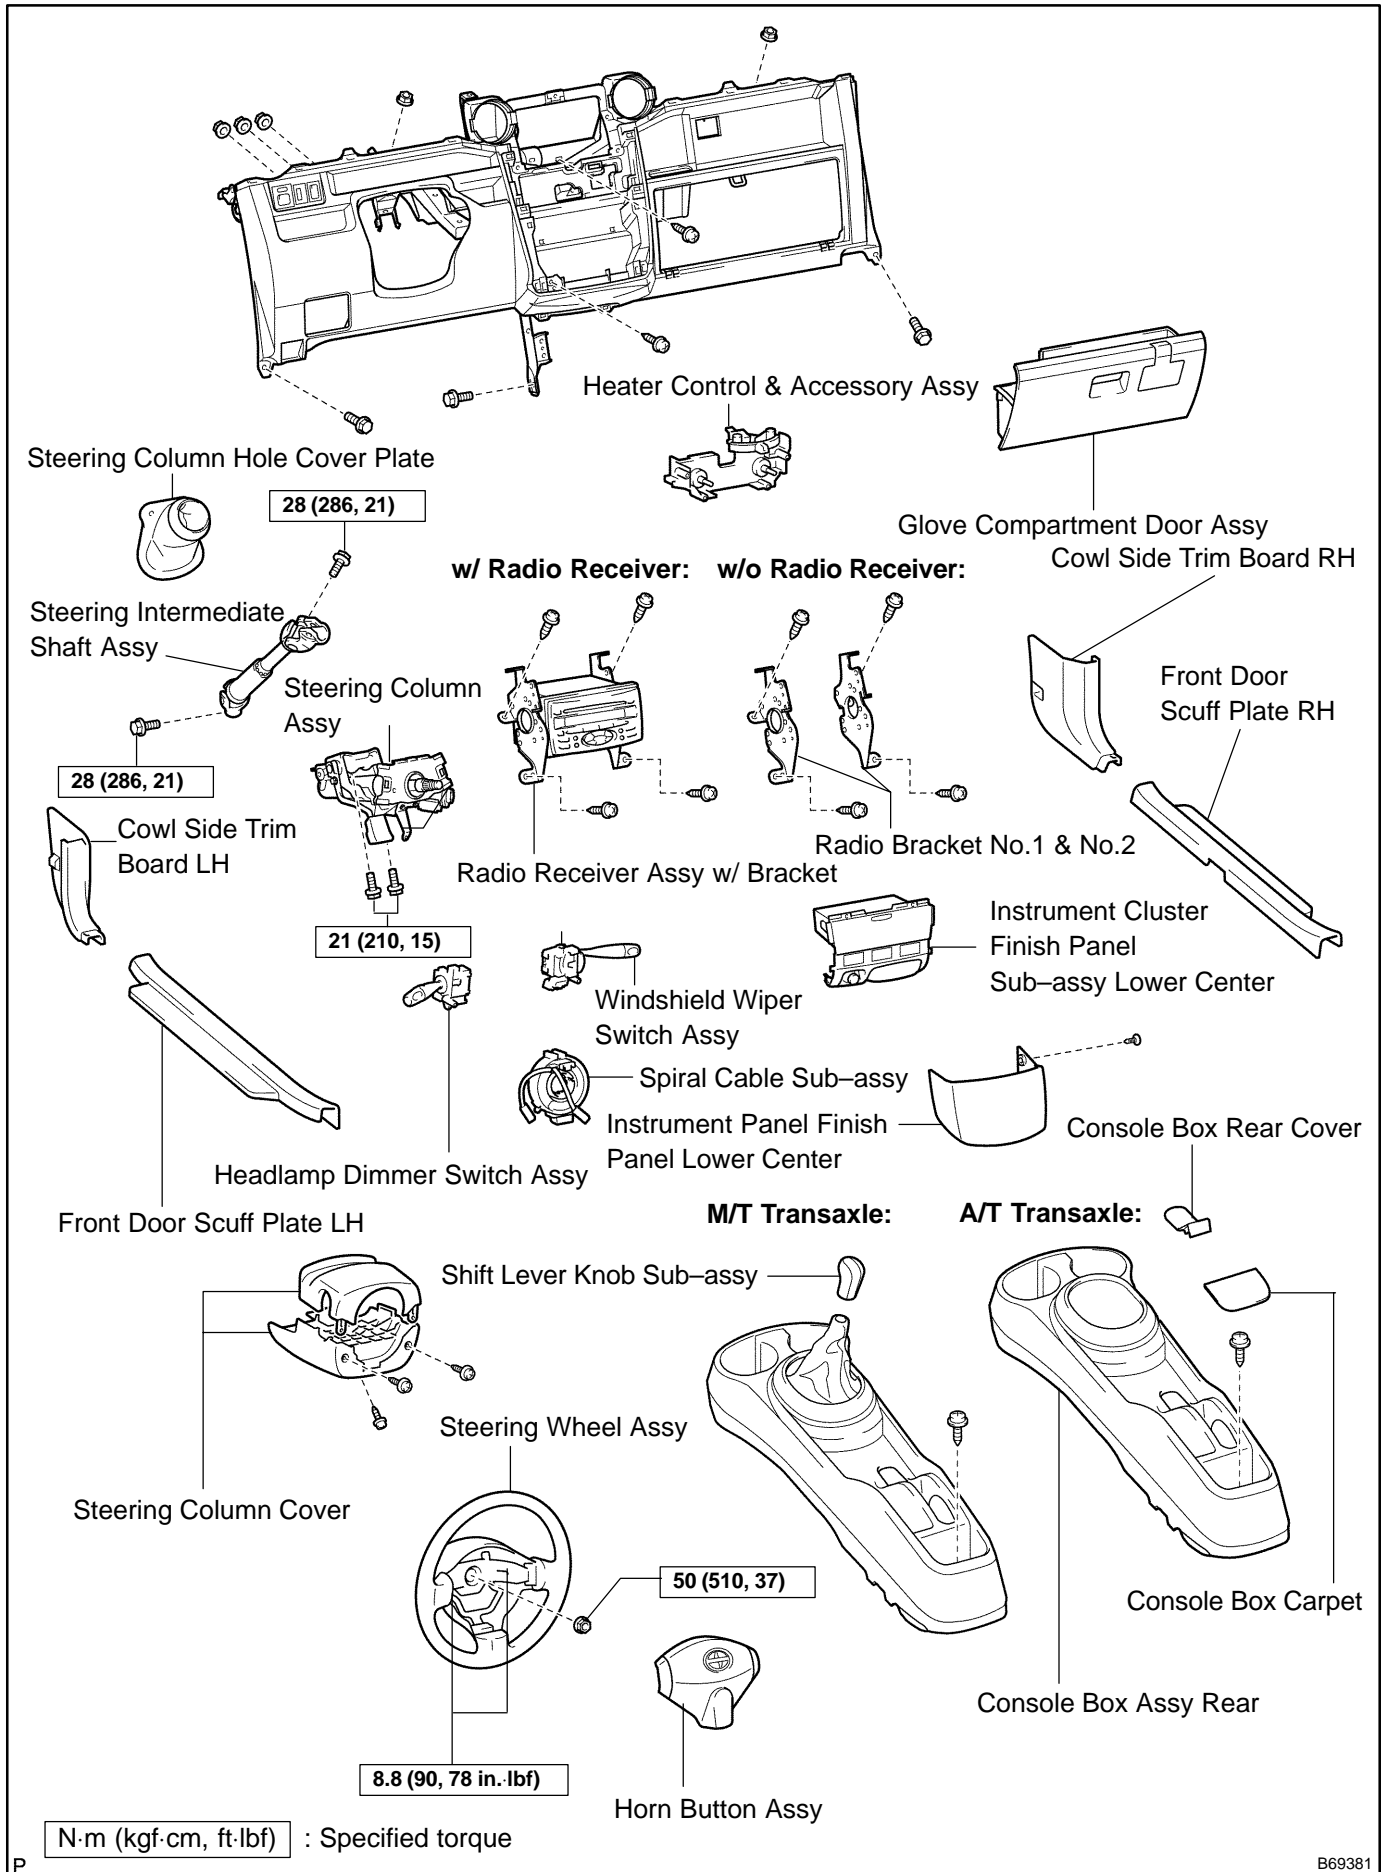

# INSTRUMENT PANEL/METER COMPONENTS

710HP-01

B69381

P

B69382