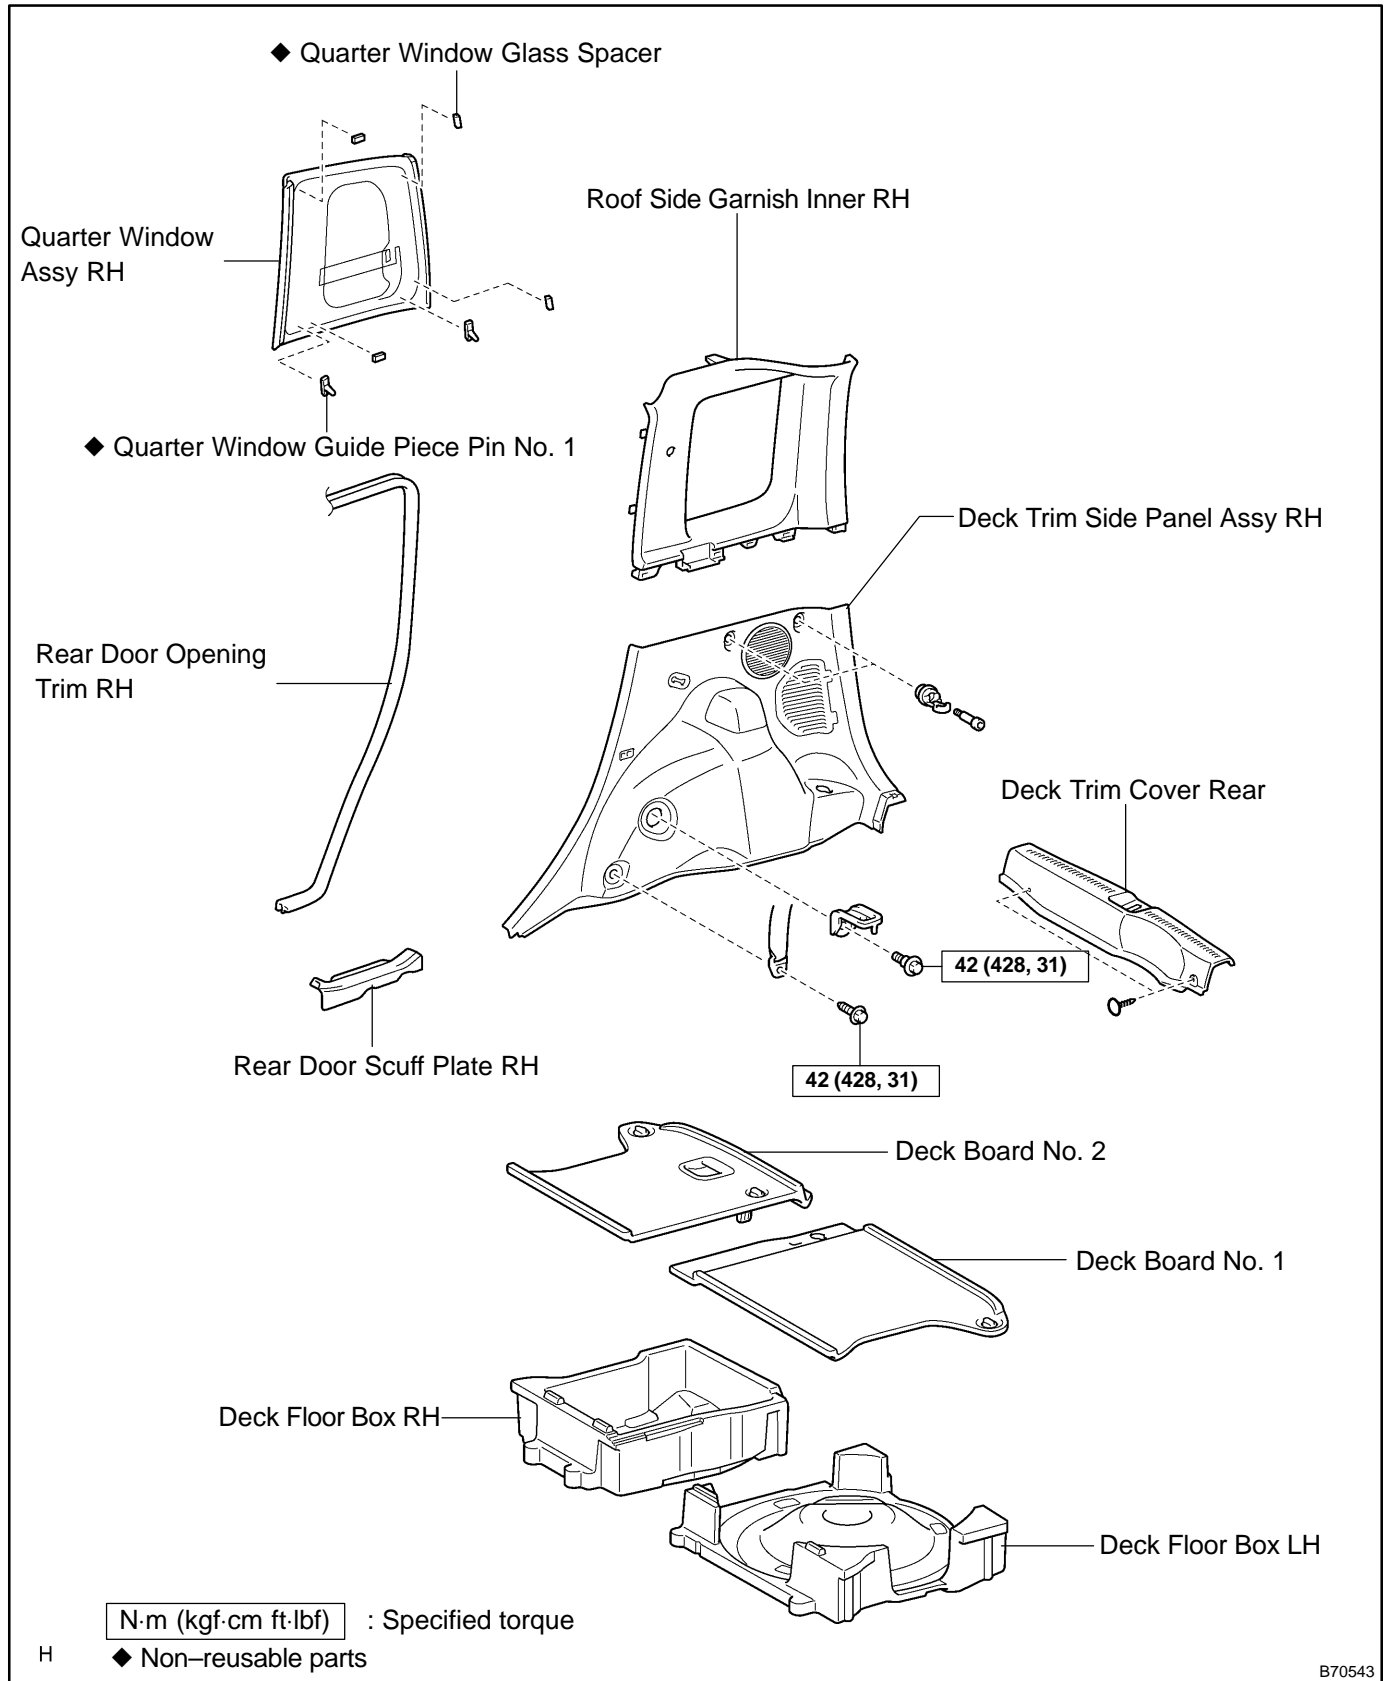

# QUARTER WINDOW ASSY RH COMPONENTS

700VV-01

B70543