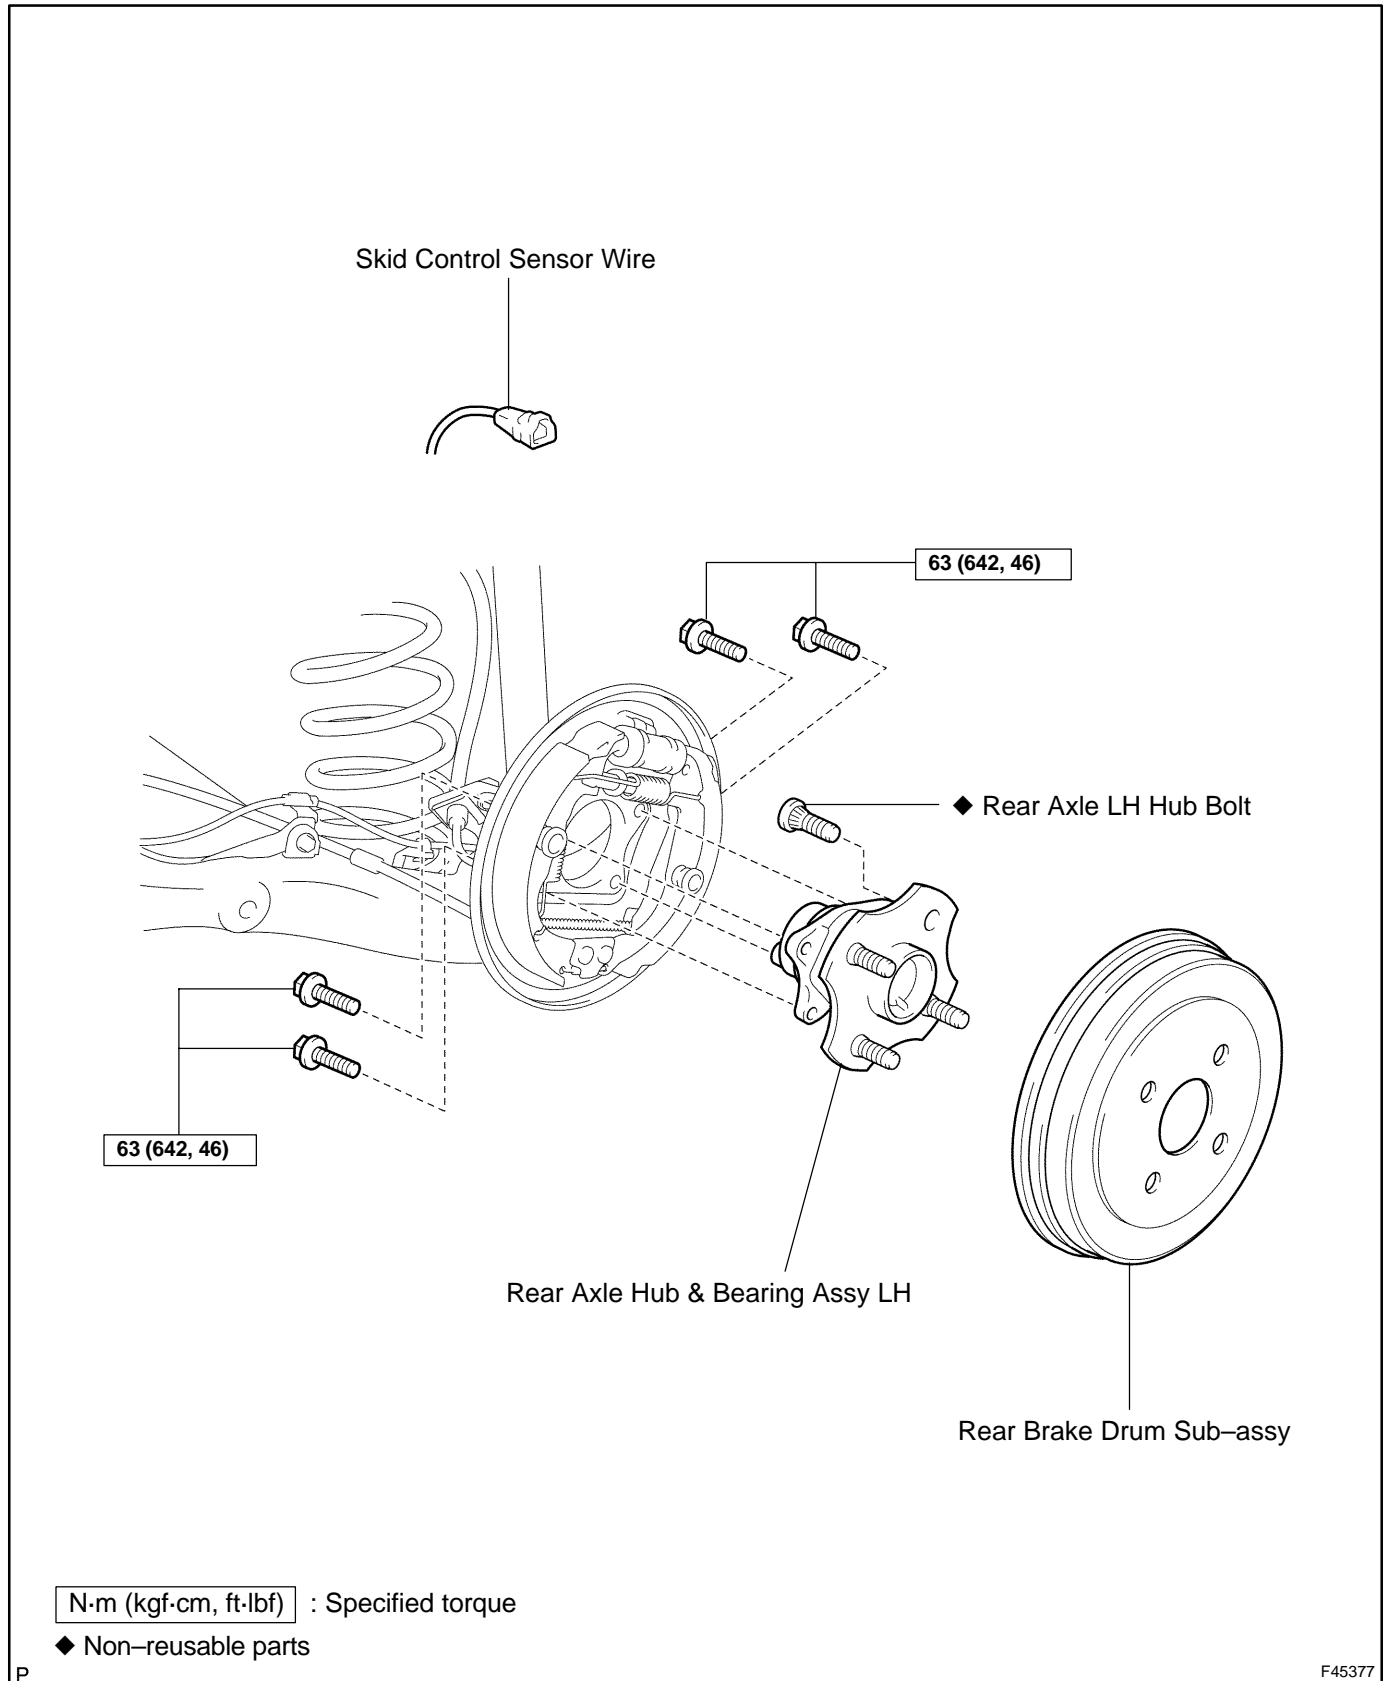

REAR AXLE HUB & BEARING ASSY LH COMPONENTS

300JS-01

P

F45377