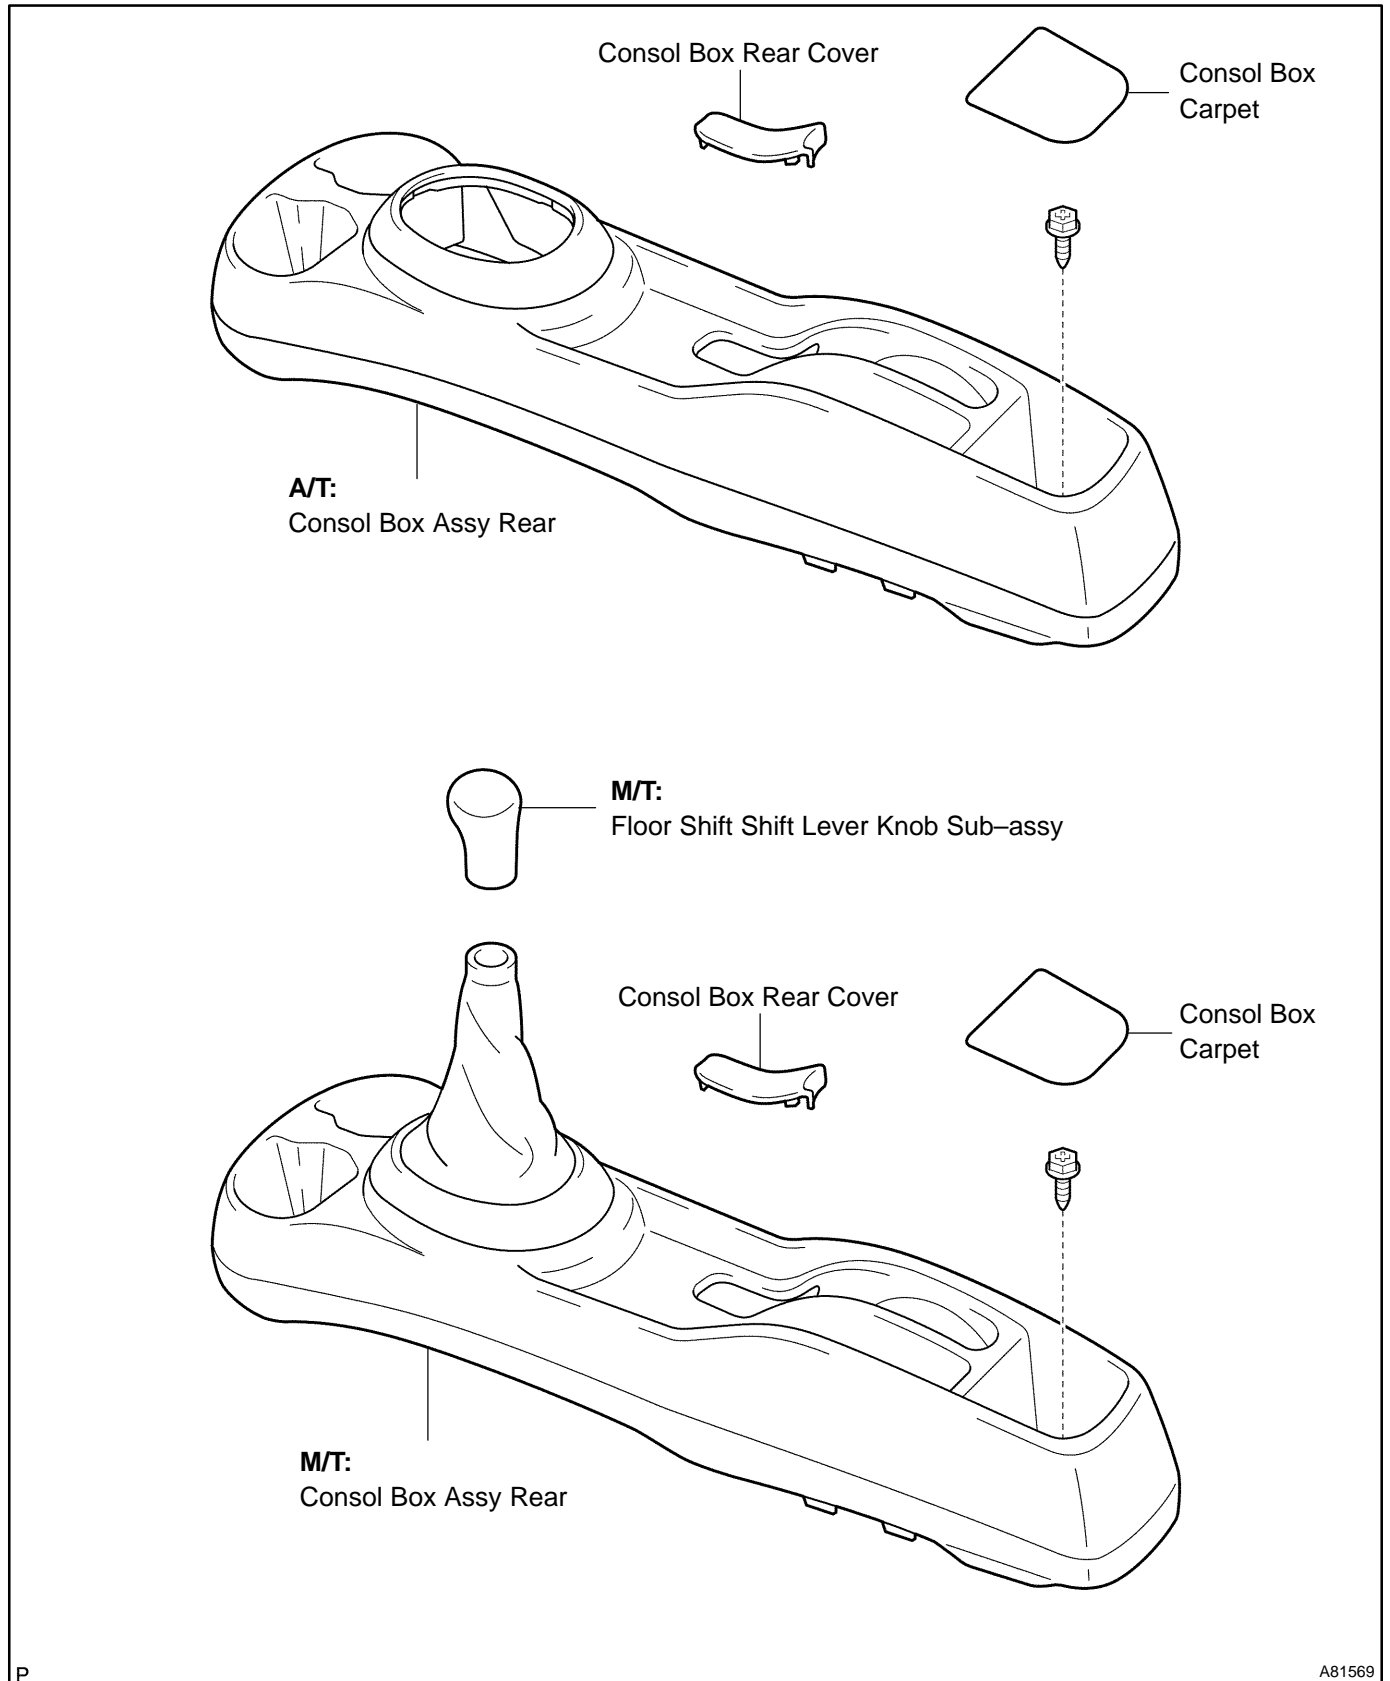

# EXHAUST PIPE ASSY COMPONENTS

150AK-01

A81570