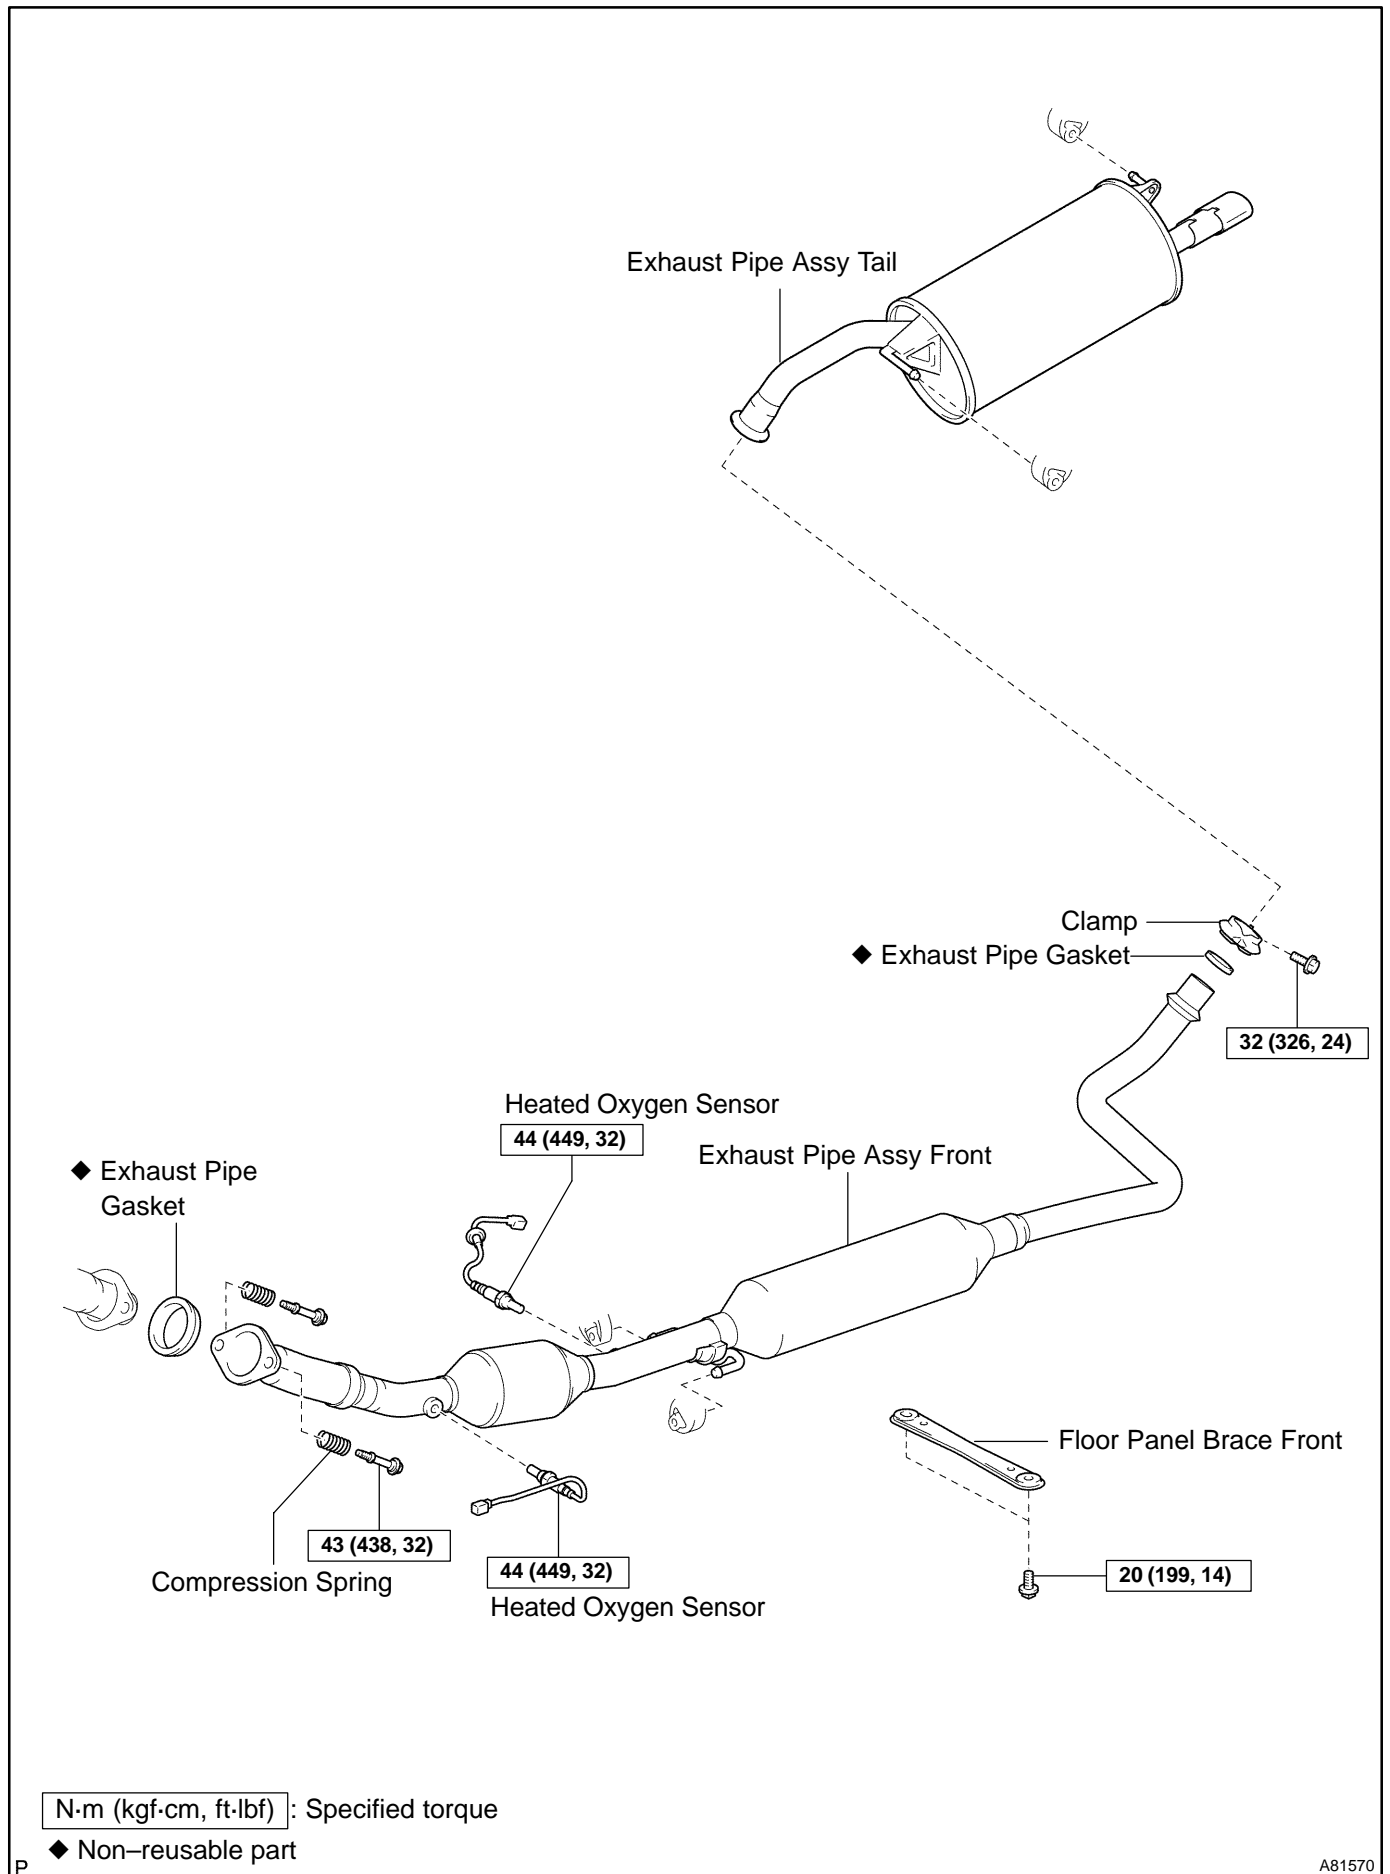

# EXHAUST PIPE ASSY COMPONENTS

150AK-01

A81570