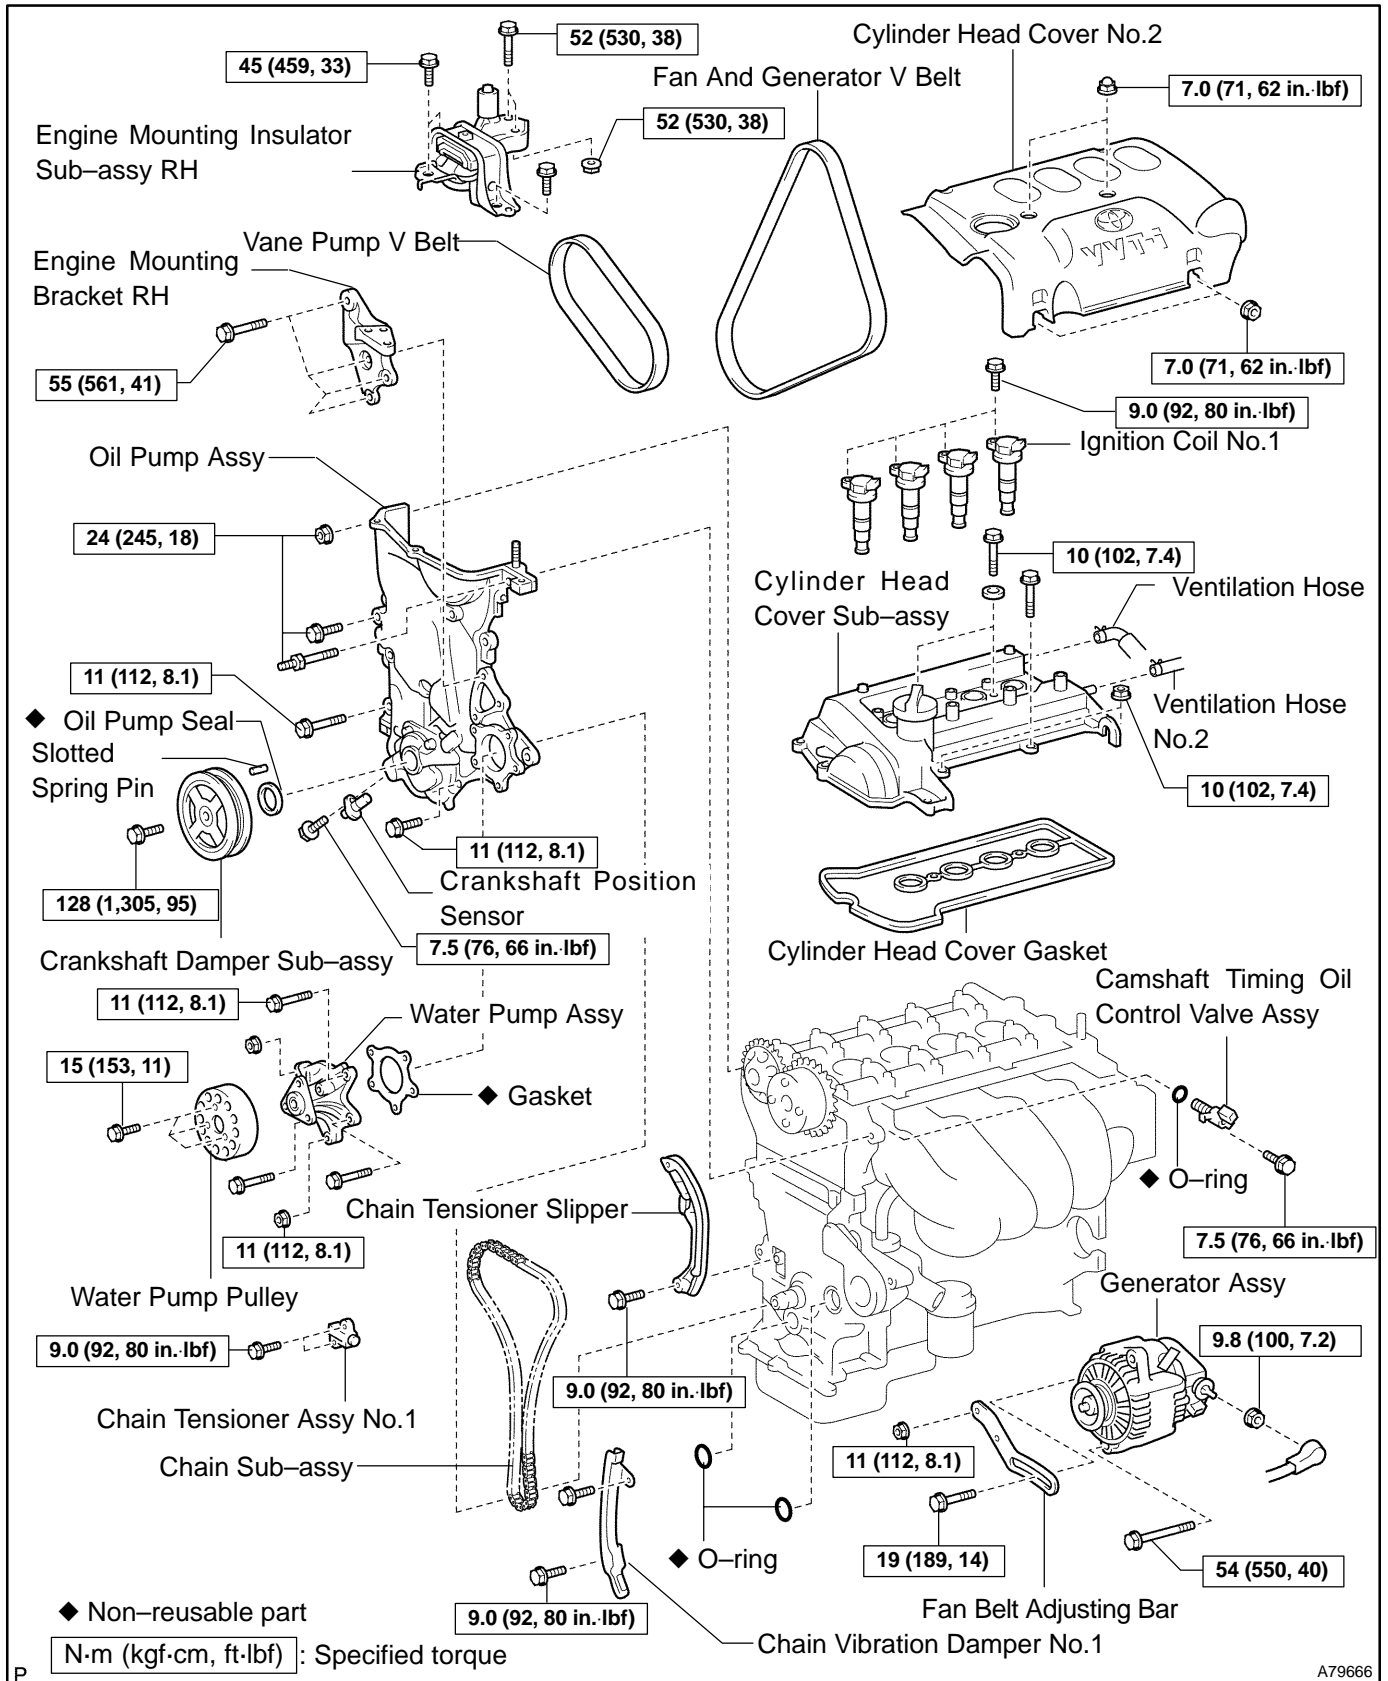

CHAIN SUB-ASSY COMPONENTS

141FS-01

A79666