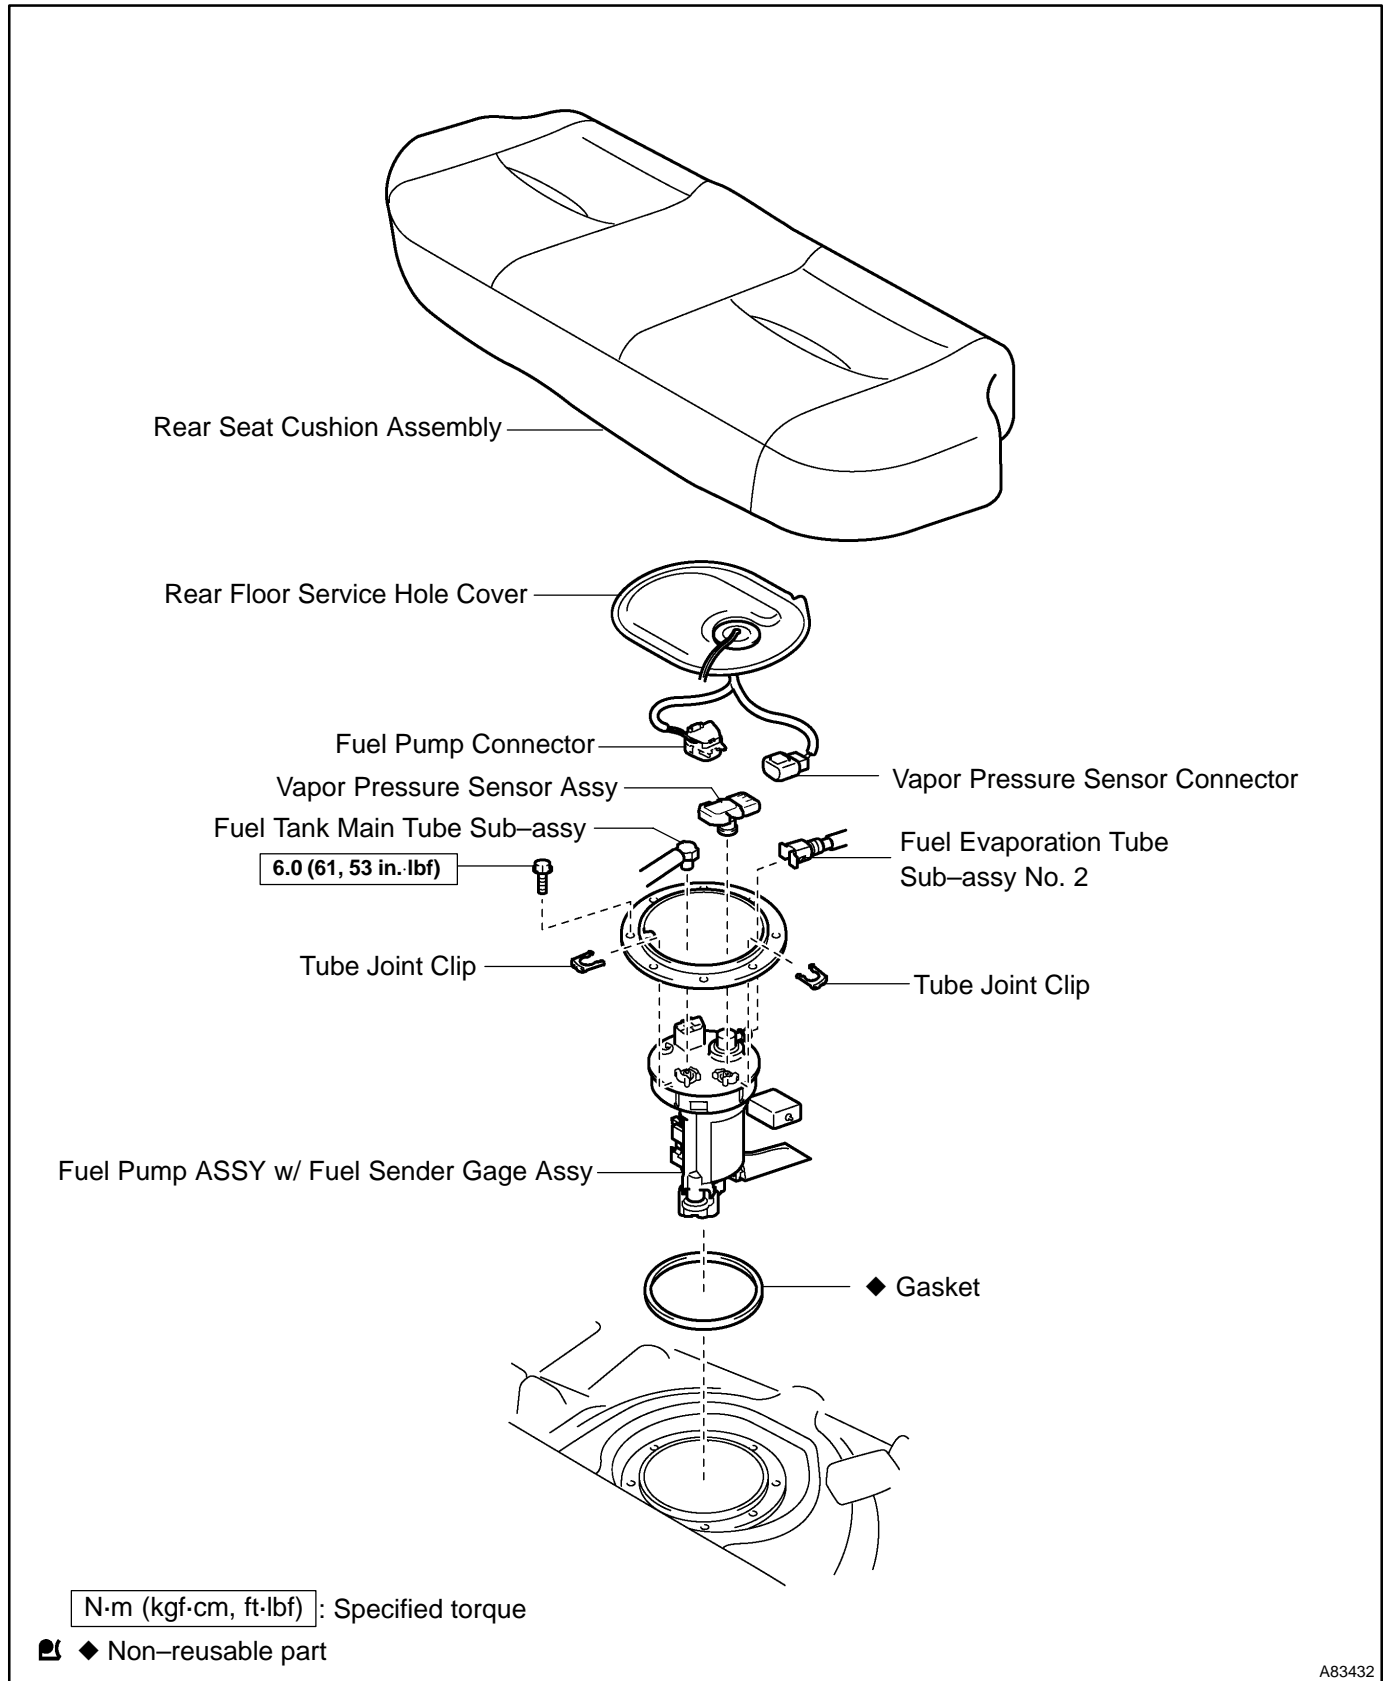

FUEL PUMP ASSY COMPONENTS

110TT-02

A83432

◆ Non-reusable part

A77488