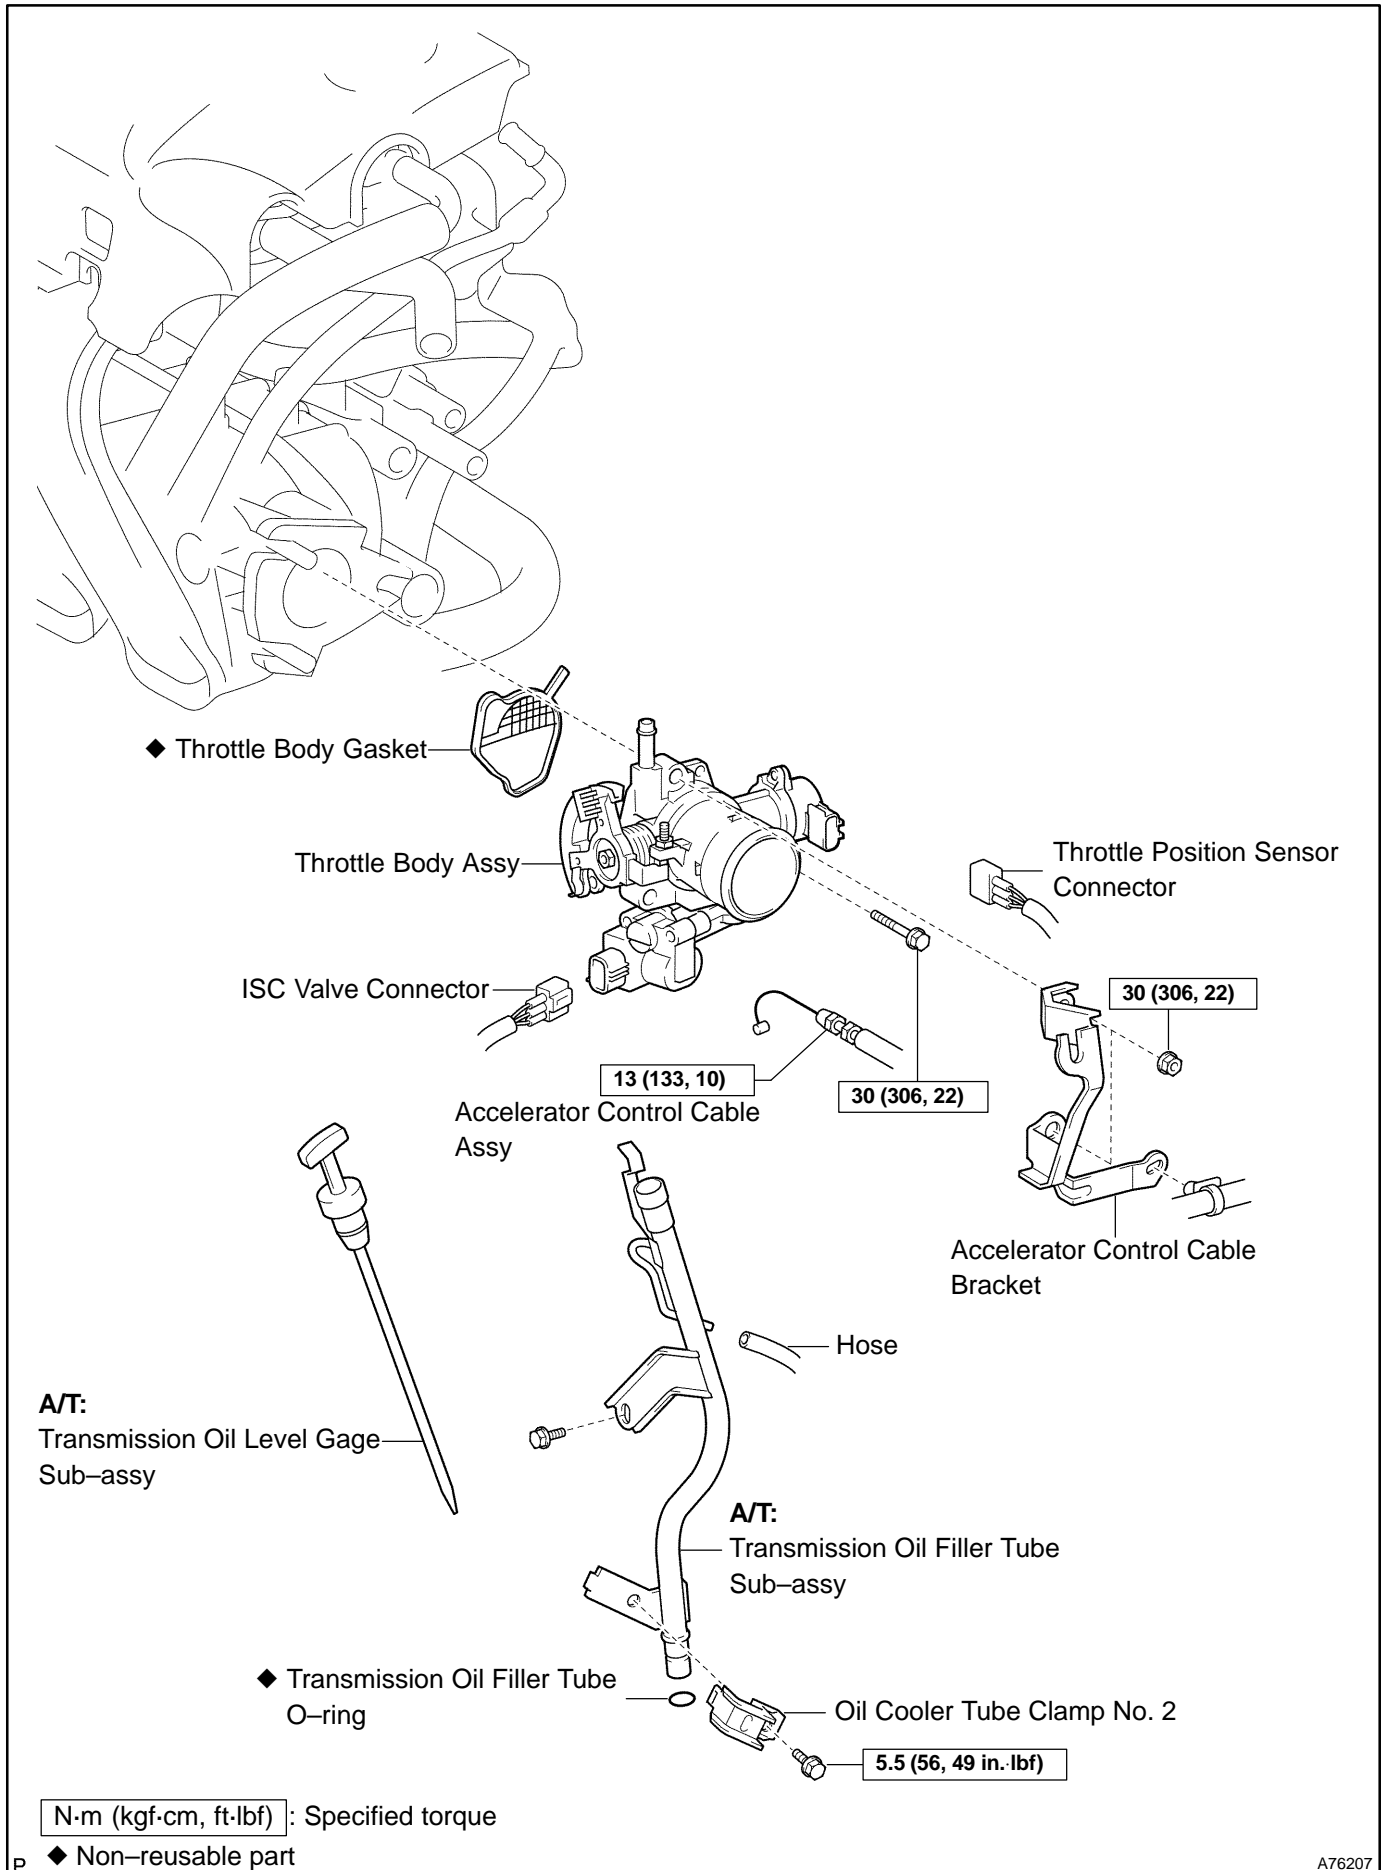

# KNOCK SENSOR COMPONENTS

100HH-01

A76207

A76208