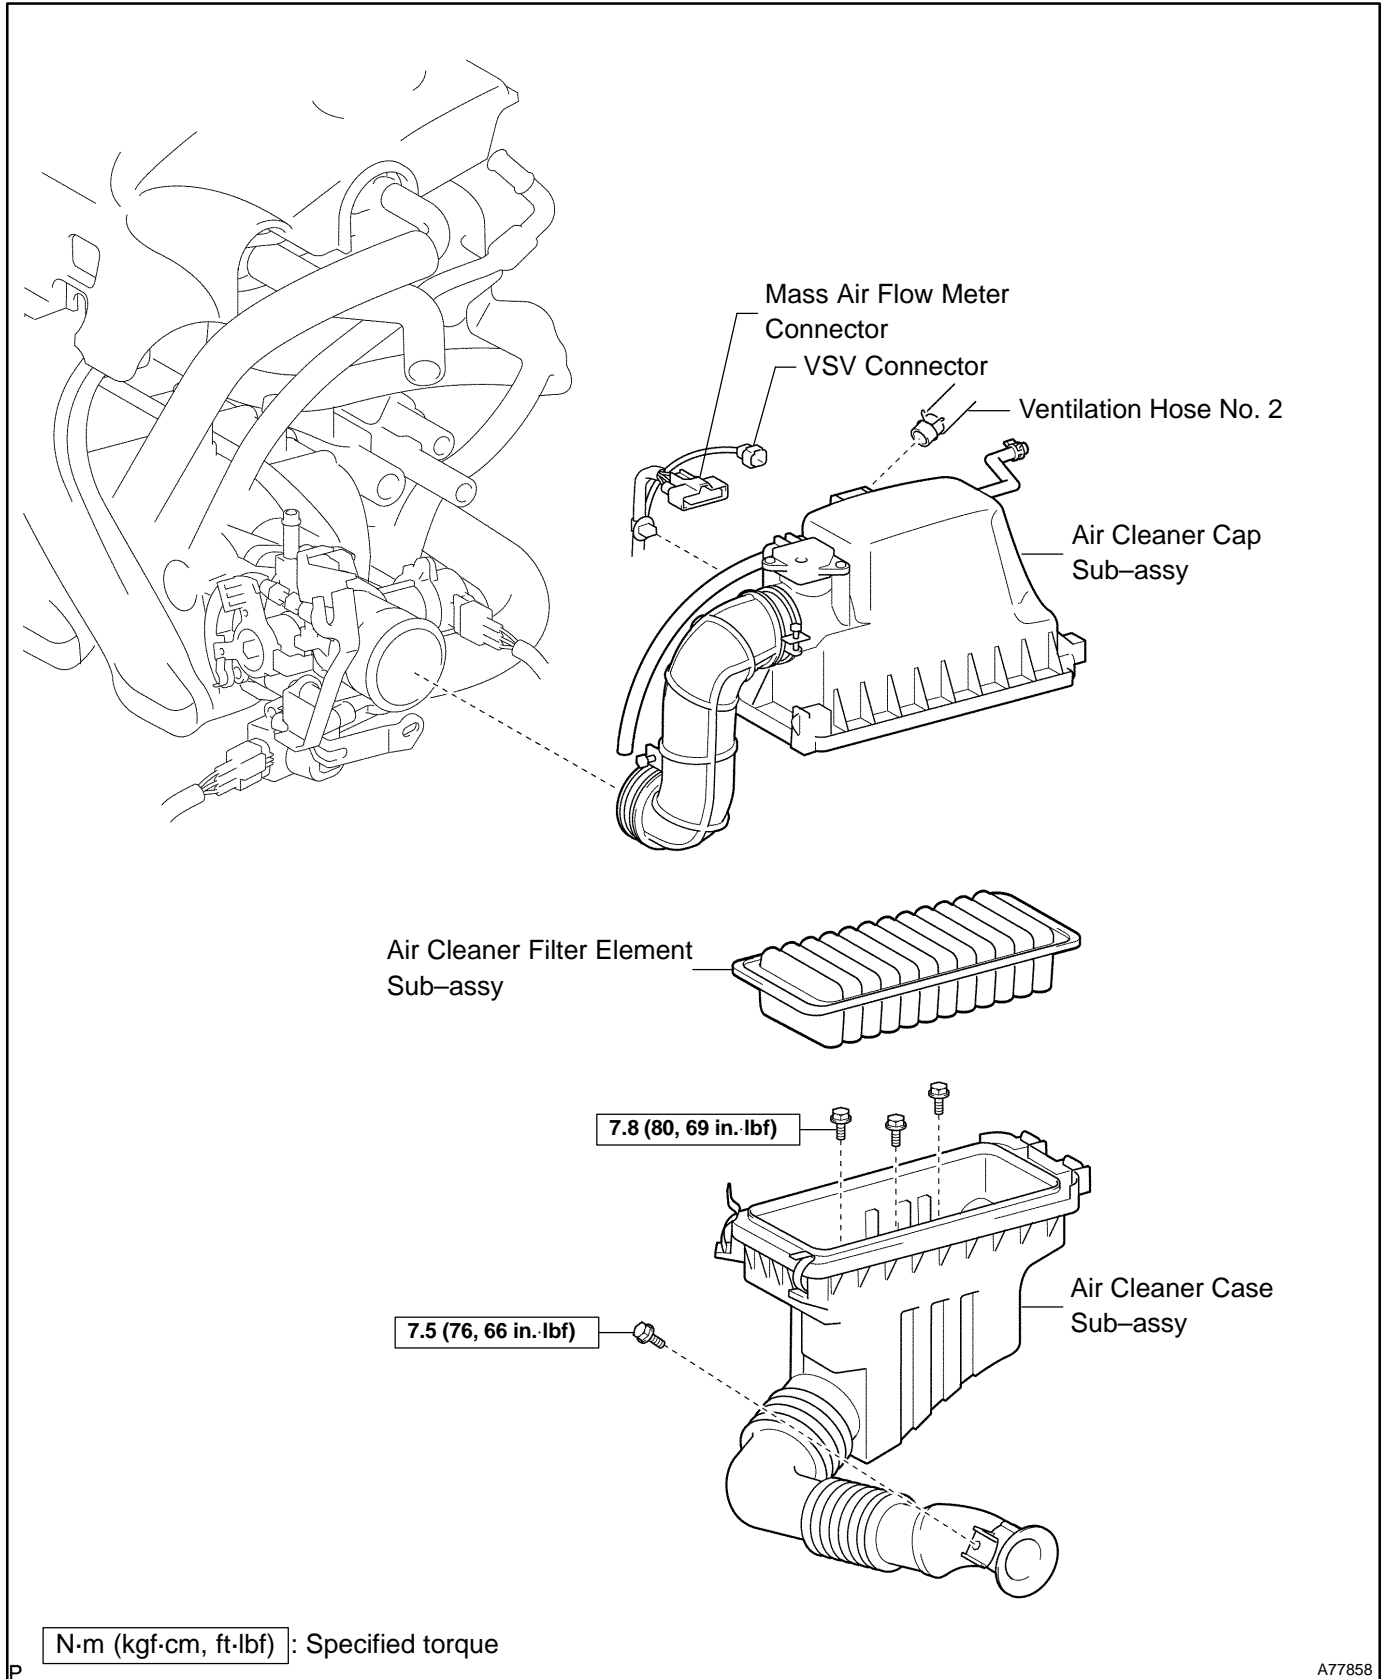

# KNOCK SENSOR COMPONENTS

100HH-01

A76207

A76208