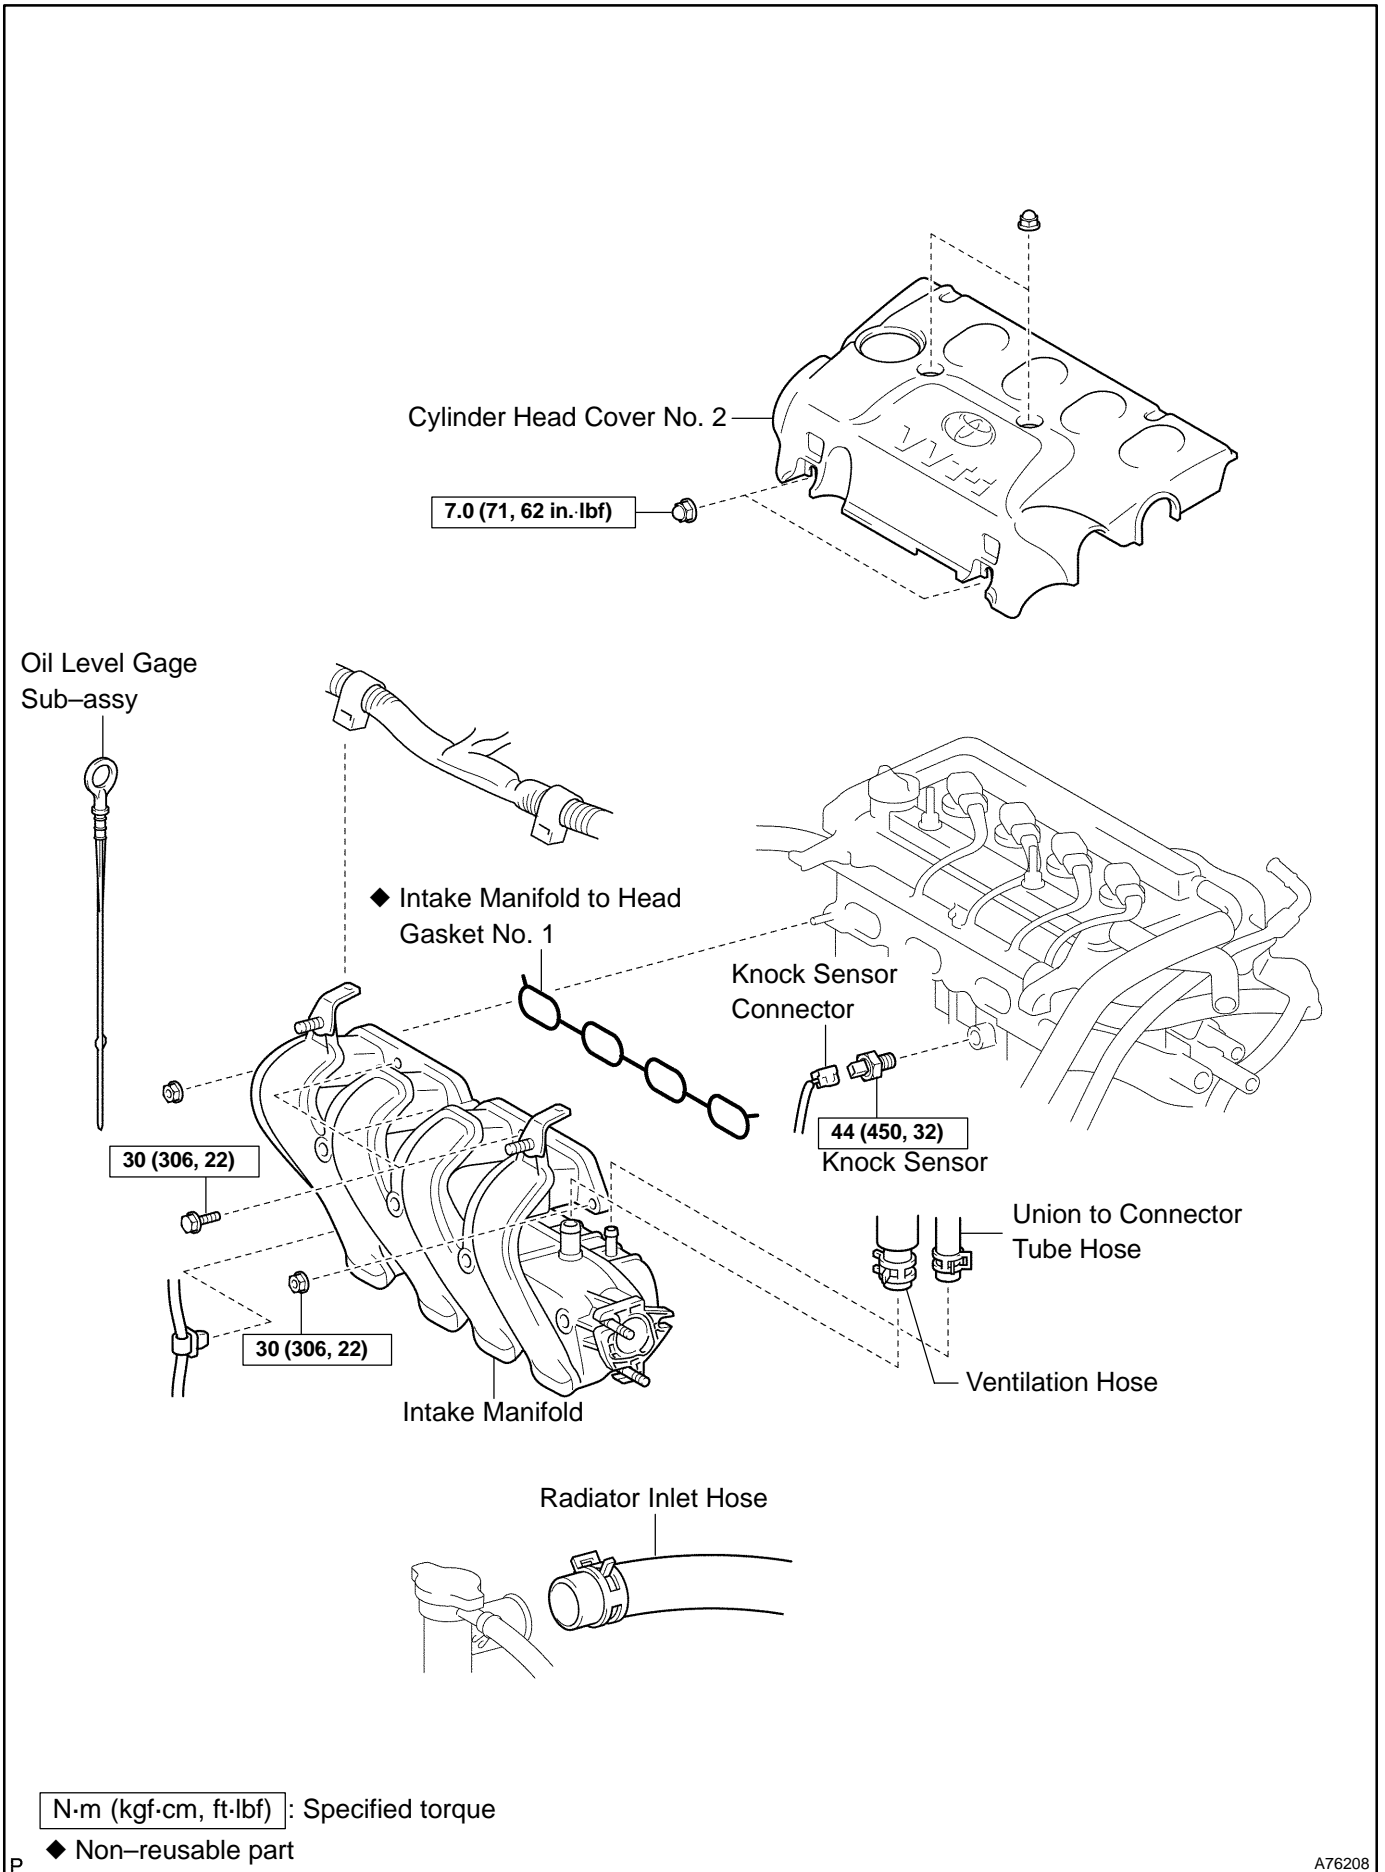

# KNOCK SENSOR COMPONENTS

100HH-01

A76207

A76208